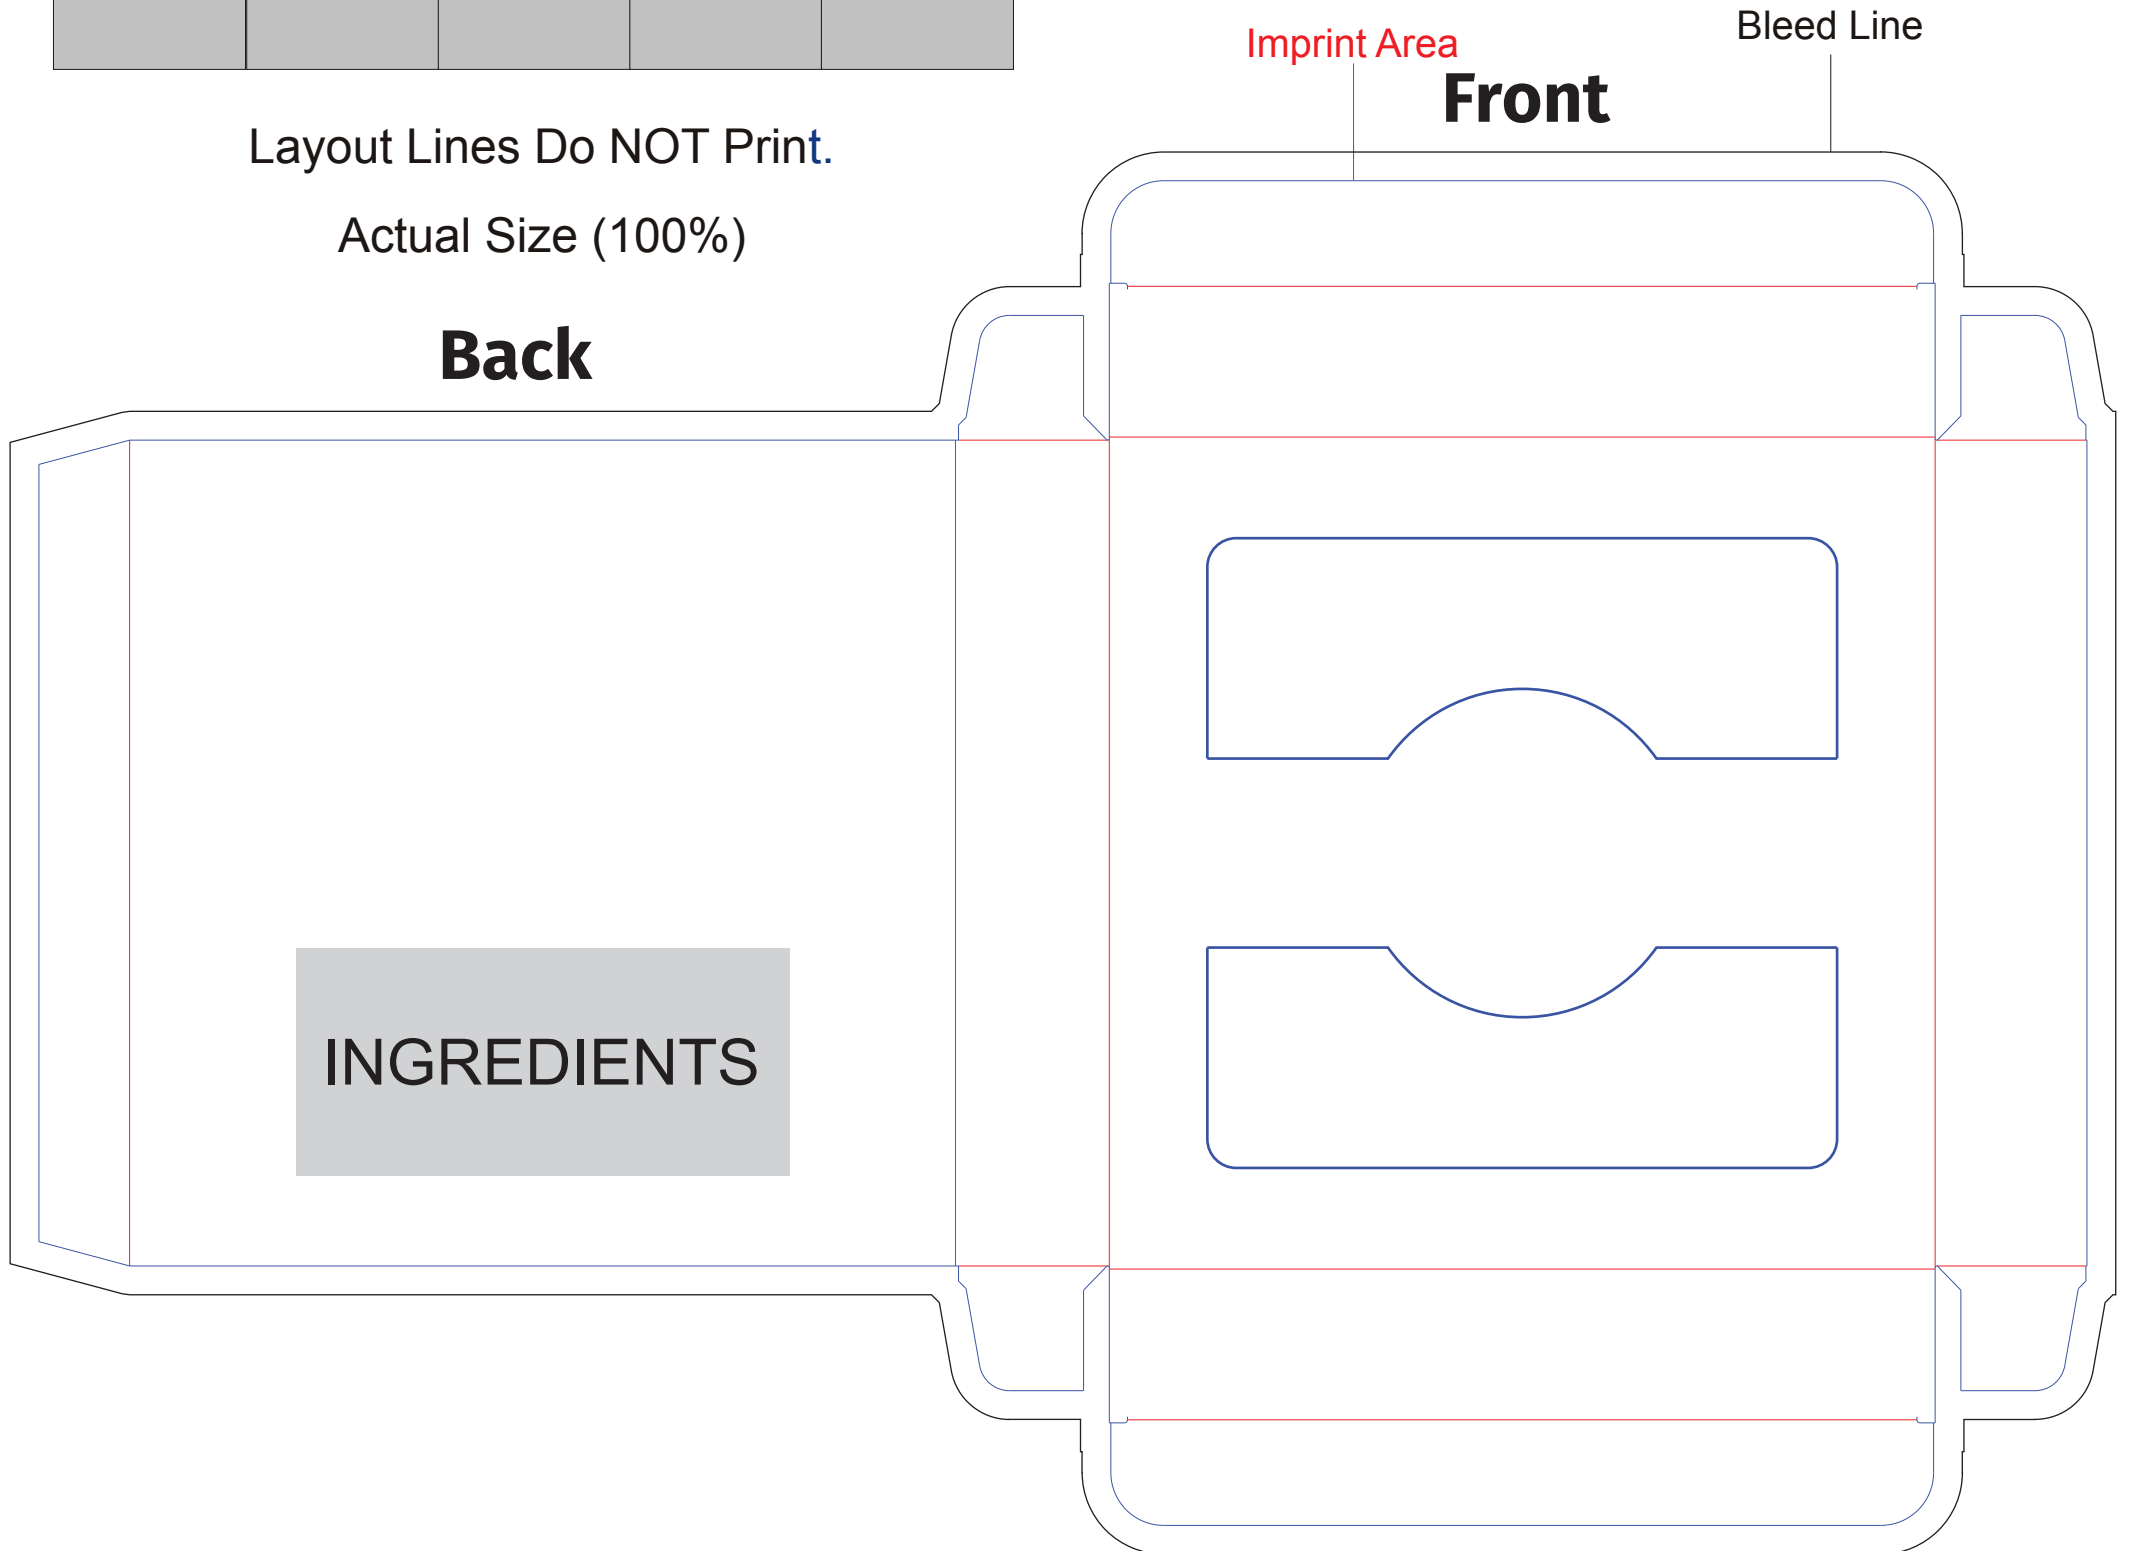

4 Chocolate Covered Oreos in Custom Box

Layout Lines Do NOT Print.

Actual Size (100%)

Back

INGREDIENTS

Imprint Area

Bleed Line

Front

Chocolate Covered Oreo® Gift Box

DIRECT IMPRINT ON OREO® (edible ink)

Actual Size (100%)

Icing Area: 1.25" diameter
Imprint Area: 1:00" diameter